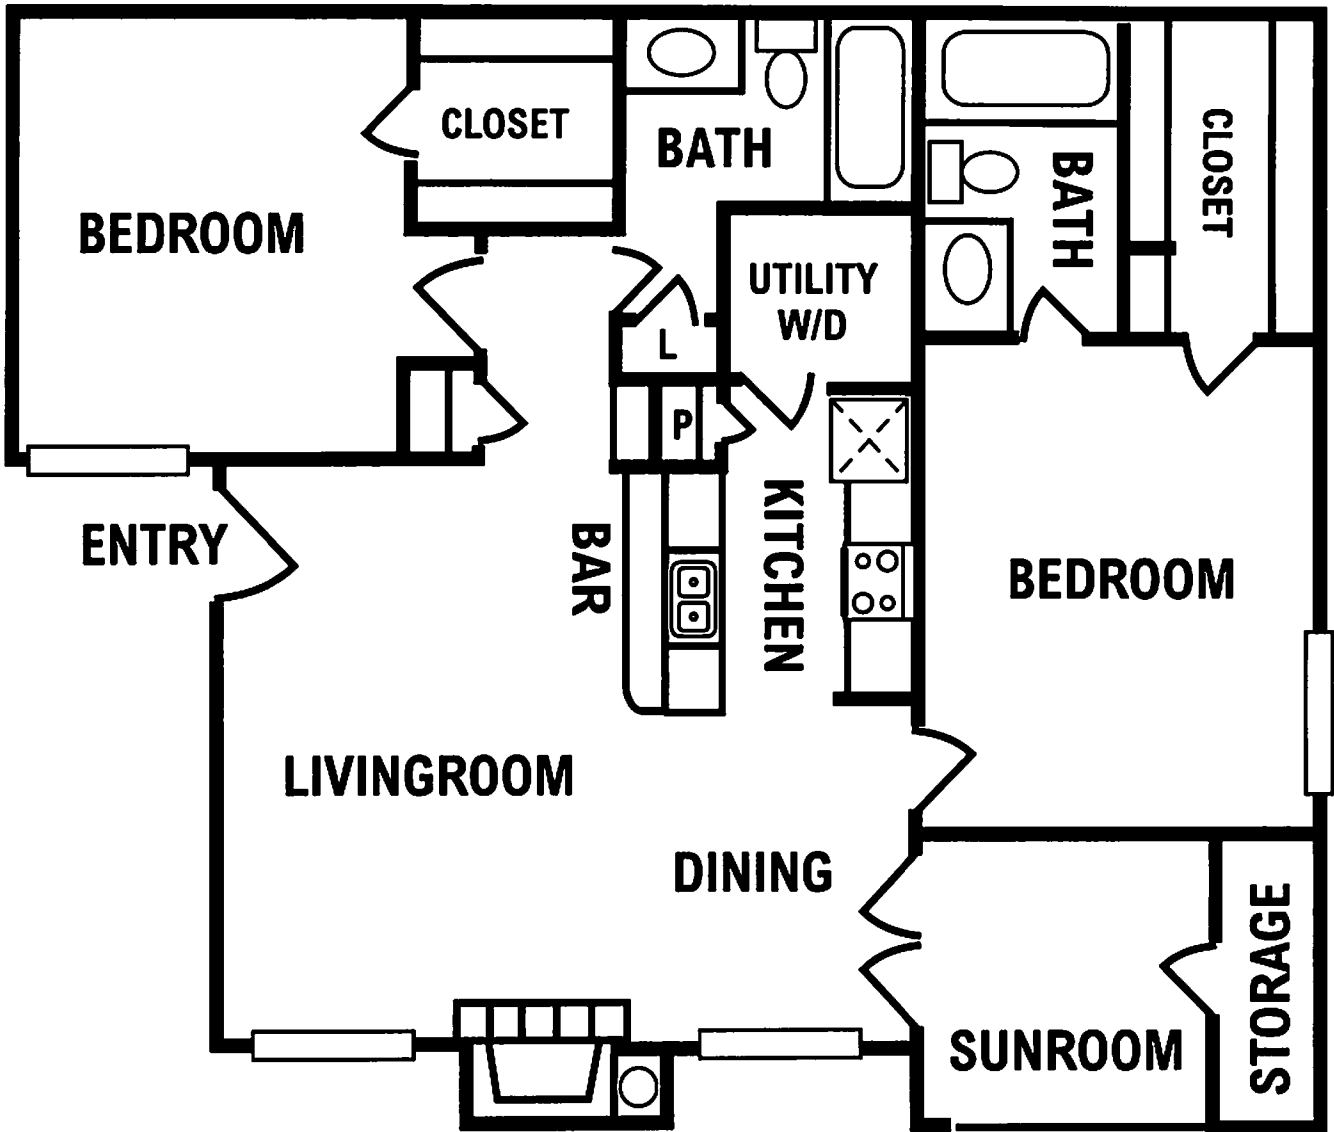

B2

*Two Bedroom • Two Bath w/Sunroom • 1,018 Sq. Ft.*